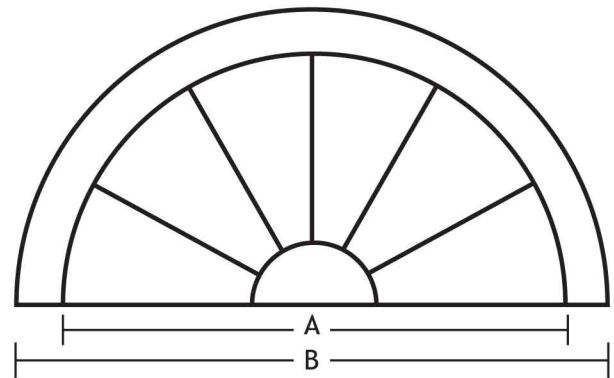

### STANDARD FEATURES:

- Moveable 2" Wood Louvers
- Exclusive 1 3/4" Molding
- No Bottom Trim
- Perfect half circle

### SPECIFICATIONS FOR ARCH:

Width Size	Dimension "A"	Dimension "B"	Will Cover Openings	
			From:	To:
24"	22"	25 1/2"	22 5/8"	25"
30"	28"	31 1/2"	28 5/8"	31"
36"	34"	37 1/2"	34 5/8"	37"
42"	40"	43 1/2"	40 5/8"	43"
48"	46"	49 1/2"	46 5/8"	49"
54"	52"	55 1/2"	52 5/8"	55"
60"	58"	61 1/2"	58 5/8"	61"
66"	64"	67 1/2"	64 5/8"	67"
72"	70"	73 1/2"	70 5/8"	73"

### PRICING FOR SMART ARCH:

Width Up To:	24"	30"	36"	42"	48"	54"	60"	66"	72"
	120	150	180	210	240	270	300	330	360

- For ordering 5 or more call for quote price