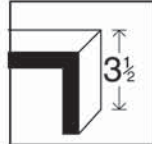

2 1/2" ENVIROWOOD II BLINDS

STANDARD FEATURES :

- 2 1/2" Elliptical PVC Foam Slat
- 3 1/4" Majestic Valance
- 2" * 2 1/4" Head Rail
- 2 1/4" Trapezoid PVC Bottom Rail
- Color Coordinated Cord & Ladder
- Tilter left and Lift Cord right
- Cord Tilt Only
- Valance Return size 3 1/2"

SPECIFICATION :

Minimum Width 6" Net.....Minimum Length 10"
Maximum Width as one blind 96".....Maximum Length 120"
Blinds under 13" will have center tilt only
Blinds 13"-17" will have split controls L-R or R-L
Minimum return size is 5/8"
Control Position option: L-R, R-L, L-L, and R-R
Factory Allowance: (+ or - 1/8")
For Inside Mount: Deduction 1/2" on width
Deduction 1/8" on valance
For Outside Mount: No deduction on width
Add 2" to valance