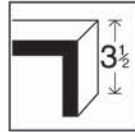

2" STOCK FAUX WOOD BLINDS

STANDARD FEATURES :

- 2" Flat PVC Foam Slat
- 3 1/4" Majestic Valance
- 2" * 2 1/4" Head Rail
- Trapezoid PVC Bottom Rail
- Tilter left and Lift Cord right
- Cord Tilt Only
- Valance Return size 3 1/2"
- **All Sizes Are Exact Sizes**

OPTIONS :

- Hold Downs/Spacers.....N/C
- Cut-Down Width.....Add \$2.00/blind
(1 1/2" Maximum Total Cut Down On Width)
- Shorten Length.....Add \$2.00/blind
- Blinds Less Than 60" In Length.....Add 5%

COLORS AVAILABLE :

SF-02 Smooth White SF-03 Smooth Antique White

SIZES AVAILABLE

22 5/8" x 36"	34 1/8" x 72"	46 5/8" x 48"
22 5/8" x 48"	34 1/8" x 84"	46 5/8" x 60"
22 5/8" x 60"	34 5/8" x 36"	46 5/8" x 72"
22 5/8" x 72"	34 5/8" x 48"	46 5/8" x 84"
22 5/8" x 84"	34 5/8" x 60"	58 5/8" x 48"
24 0/0" x 43" / OB Valance	34 5/8" x 72"	58 5/8" x 60"
24 0/0" x 72" / OB Valance	34 5/8" x 84"	58 5/8" x 72"
24 0/0" x 84" / OB Valance	35 0/0" x 60"	70 1/2" x 48"
34 1/8" x 36"	35 0/0" x 72"	70 1/2" x 60"
34 1/8" x 48"	35 0/0" x 84"	70 1/2" x 72"
34 1/8" x 60"	46 5/8" x 36"	70 1/2" x 84"