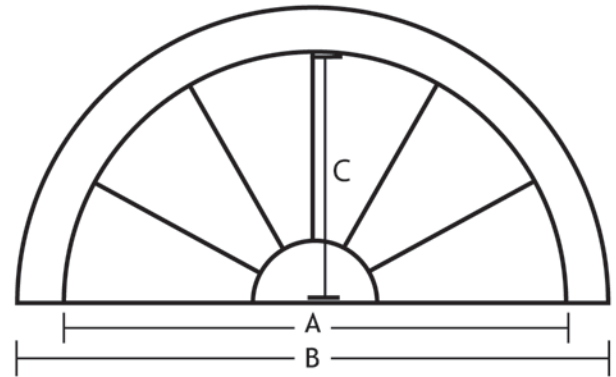

SMART ARCH

STANDARD FEATURES :

- Moveable 2" Wood Louvers
- Exclusive 1 3/4" PVC Molding
- No Bottom Trim
- Perfect half circle

COLORS AVAILABLE :

W01 White W04 Alabaster W09 Antique White
 W100 Pure White W901 Almost White

SPECIFICATIONS :

Width Size	Dimension A	Dimension B	Dimension C	Will Cover Openings	
				From:	To:
24"	22"	25 1/2"	11"	22 5/8"	25"
30"	28"	31 1/2"	14"	28 5/8"	31"
36"	34"	37 1/2"	17"	34 5/8"	37"
42"	40"	43 1/2"	20"	40 5/8"	43"
48"	46"	49 1/2"	23"	46 5/8"	49"
54"	52"	55 1/2"	26"	52 5/8"	55"
60"	58"	61 1/2"	29"	58 5/8"	61"
66"	64"	67 1/2"	32"	64 5/8"	67"
72"	70"	73 1/2"	35"	70 5/8"	73"

PRICING FOR Smart ARCH:

Width Up To:	24"	30"	36"	42"	48"	54"	60"	66"	72"
	120	150	180	210	240	270	300	330	360

- For ordering 5 or more, please Fax or Email for quote price. Phone orders cannot be accepted.