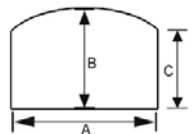

Urban Arch
OPTIONS:

- A wood product that can be repainted. Custom painted @ \$50.00 each (dealer must supply paint)

Urban Eyebrow
COLORS AVAILABLE:

White only

ACTUAL SIZES AVAILABLE:

PRODUCT CODE	ACTUAL SIZE	A MINIMUM WIDTH	A MAXIMUM WIDTH	B MINIMUM HEIGHT	B MAXIMUM HEIGHT
UA 24	26" x 14"	20"	25"	11"	13"
UA 30	32" x 17"	26"	31"	14"	16"
UA 36	38" x 20"	32"	37"	17"	19"
UA 42	44" x 23"	38"	43"	20"	22"
UA 48	50" x 26"	44"	49"	23"	25"
UA 60	62" x 32"	56"	61"	28"	31"
UA 72	74" x 39"	68"	73"	35"	37"

PRODUCT CODE	ACTUAL SIZE	A MINIMUM WIDTH	A MAXIMUM WIDTH	B MINIMUM HEIGHT	B MAXIMUM HEIGHT	C MINIMUM LEG	C MAXIMUM LEG
UE 24	26" x 11" x 9" Leg	20"	25"	8 1/2"	11"	7"	9"
UE 36	38" x 14" x 9" Leg	32"	37"	10 1/2"	13 1/2"	7"	9"
UE 48	50" x 16" x 9" Leg	44"	49"	12 1/2"	15 1/2"	7"	9"
UE 72	74" x 19" x 9" Leg	68"	73"	15 1/2"	18 1/2"	7"	9"