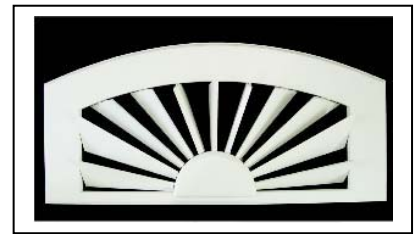

URBAN ARCH AND URBAN EYEBROW

STANDARD FEATURES:

- Individual movable slats that eliminate light gaps.
- Frames window, covers irregularities in sheetrock openings.
- Predrilled mounting holes, button caps and screws provided, quickly installed.
- 1 day lead time.
- **Actual Size Only**

Urban Arch
OPTIONS:

- A wood product that can be repainted. Custom painted @ \$50.00 each (dealer must supply paint)

Urban Eyebrow
COLORS AVAILABLE:

White only

ACTUAL SIZES AVAILABLE:

PRODUCT CODE	ACTUAL SIZE	A MINIMUM WIDTH	A MAXIMUM WIDTH	B MINIMUM HEIGHT	B MAXIMUM HEIGHT
UA 24	26" x 14"	20"	25"	11"	13"
UA 30	32" x 17"	26"	31"	14"	16"
UA 36	38" x 20"	32"	37"	17"	19"
UA 42	44" x 23"	38"	43"	20"	22"
UA 48	50" x 26"	44"	49"	23"	25"
UA 60	62" x 32"	56"	61"	28"	31"
UA 72	74" x 39"	68"	73"	35"	37"